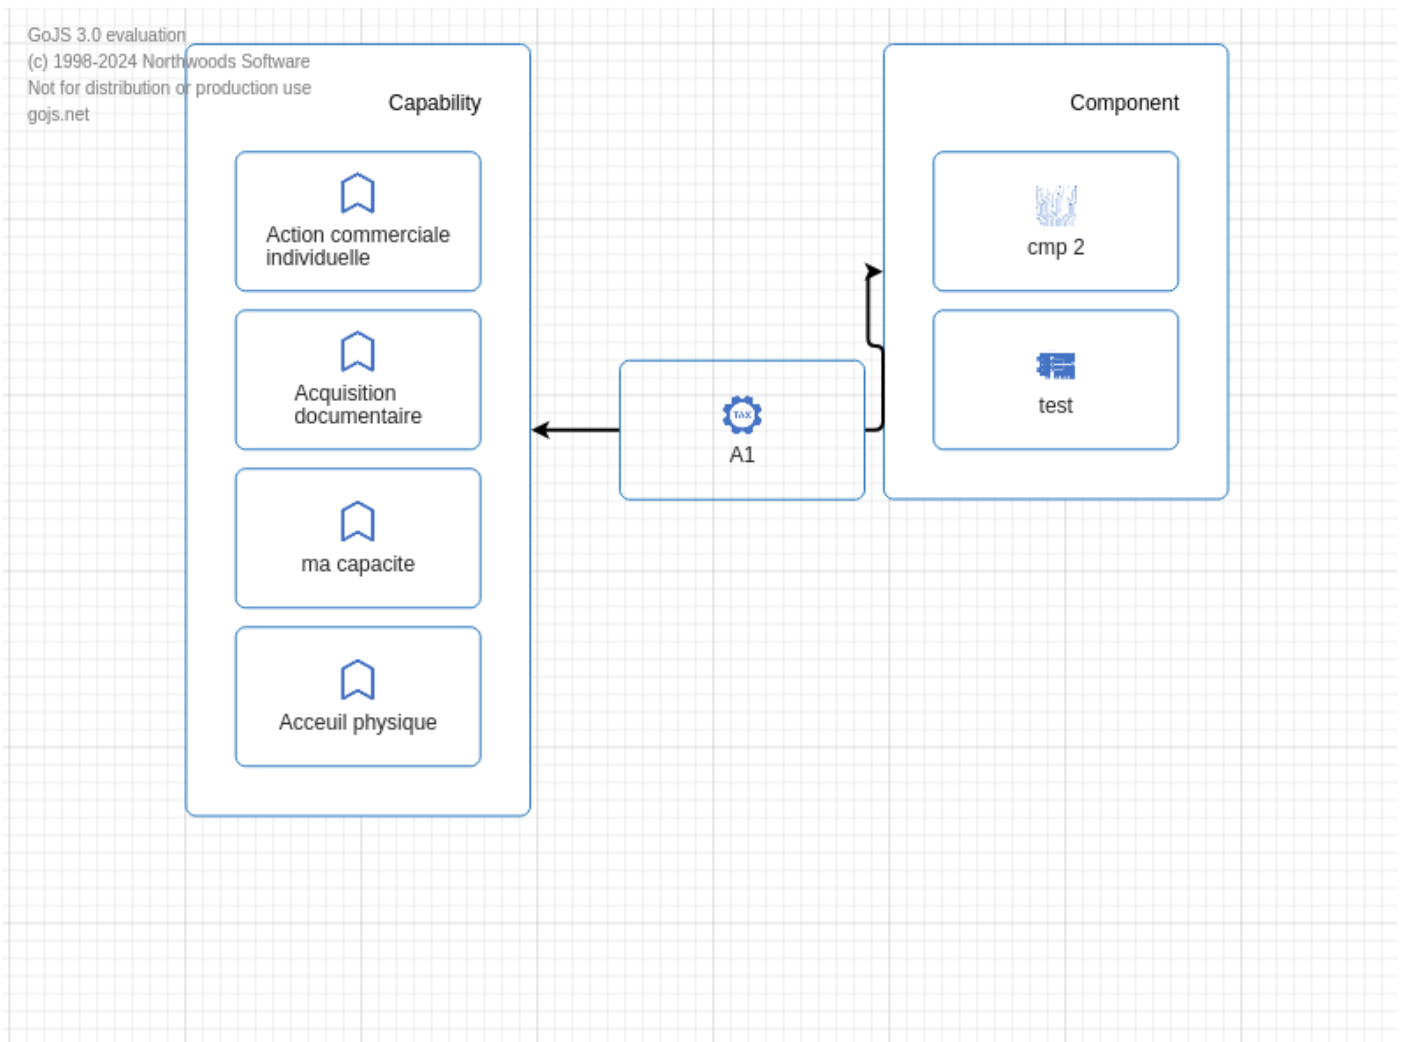

## DCL

GoJS 3.0 evaluation  
 (c) 1998-2024 Northwoods Software  
 Not for distribution or production use  
 gojs.net

## Vue flux