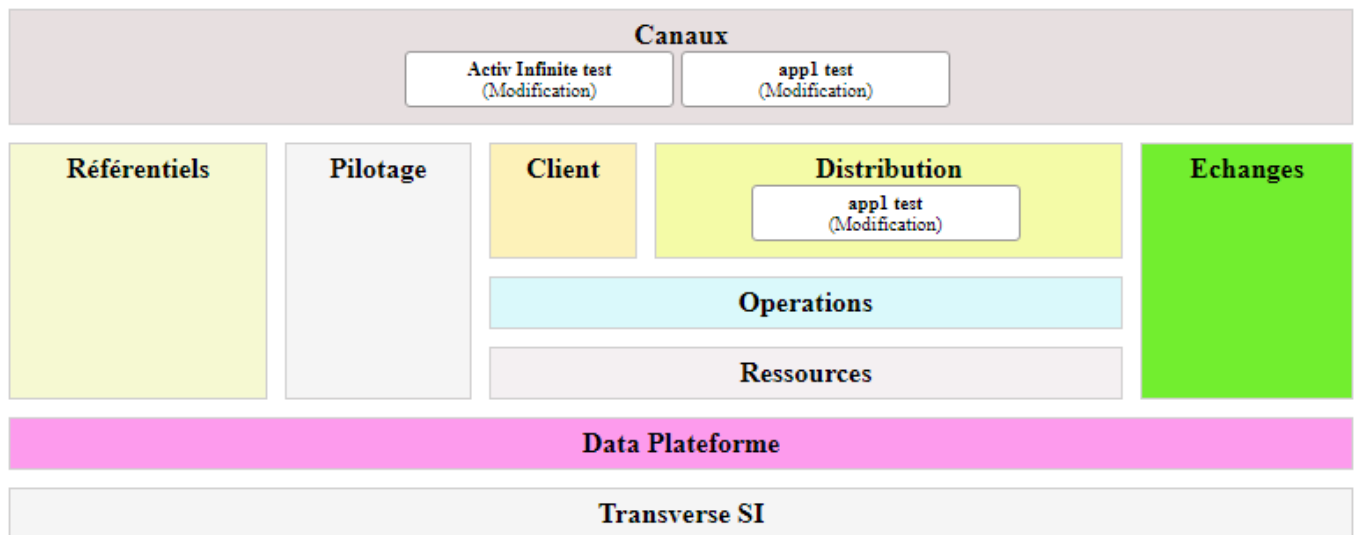

Objets métiers

Objet métier	Type	Impact
--------------	------	--------

Services

Service	Type	Impact
---------	------	--------

Solution applicative: PSCE19 - Solution 1

Description: la description de la premiere solution

Cartographie applicative impactée

Applications

Application	Type	Impact
APP1 - Activ Infinite test	Modification	None
APP330 - appl test	Modification	None

Composants logiciels

Composant logiciel	Type	Impact
CLOG13 - CalculOffre (app de test)	Modification	None