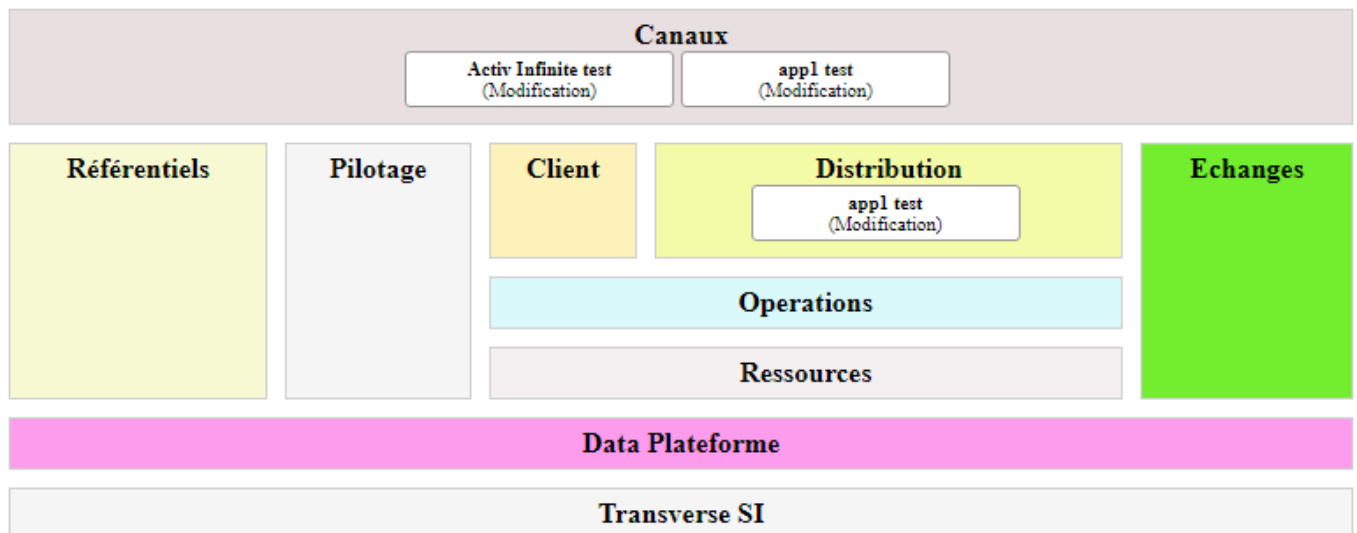

Objets métiers

Objet métier	Type	Impact
--------------	------	--------

Services

Service	Type	Impact
---------	------	--------

Solution applicative: PSCE19 - Solution 1

Description: la description de la premiere solution

Cartographie applicative impactée

Applications

Application	Type	Impact
APP1 - Activ Infinite test	Modification	None
APP330 - appl test	Modification	None

Composants logiciels

Composant logiciel	Type	Impact
CLOG13 - CalculOffre (app de test)	Modification	None