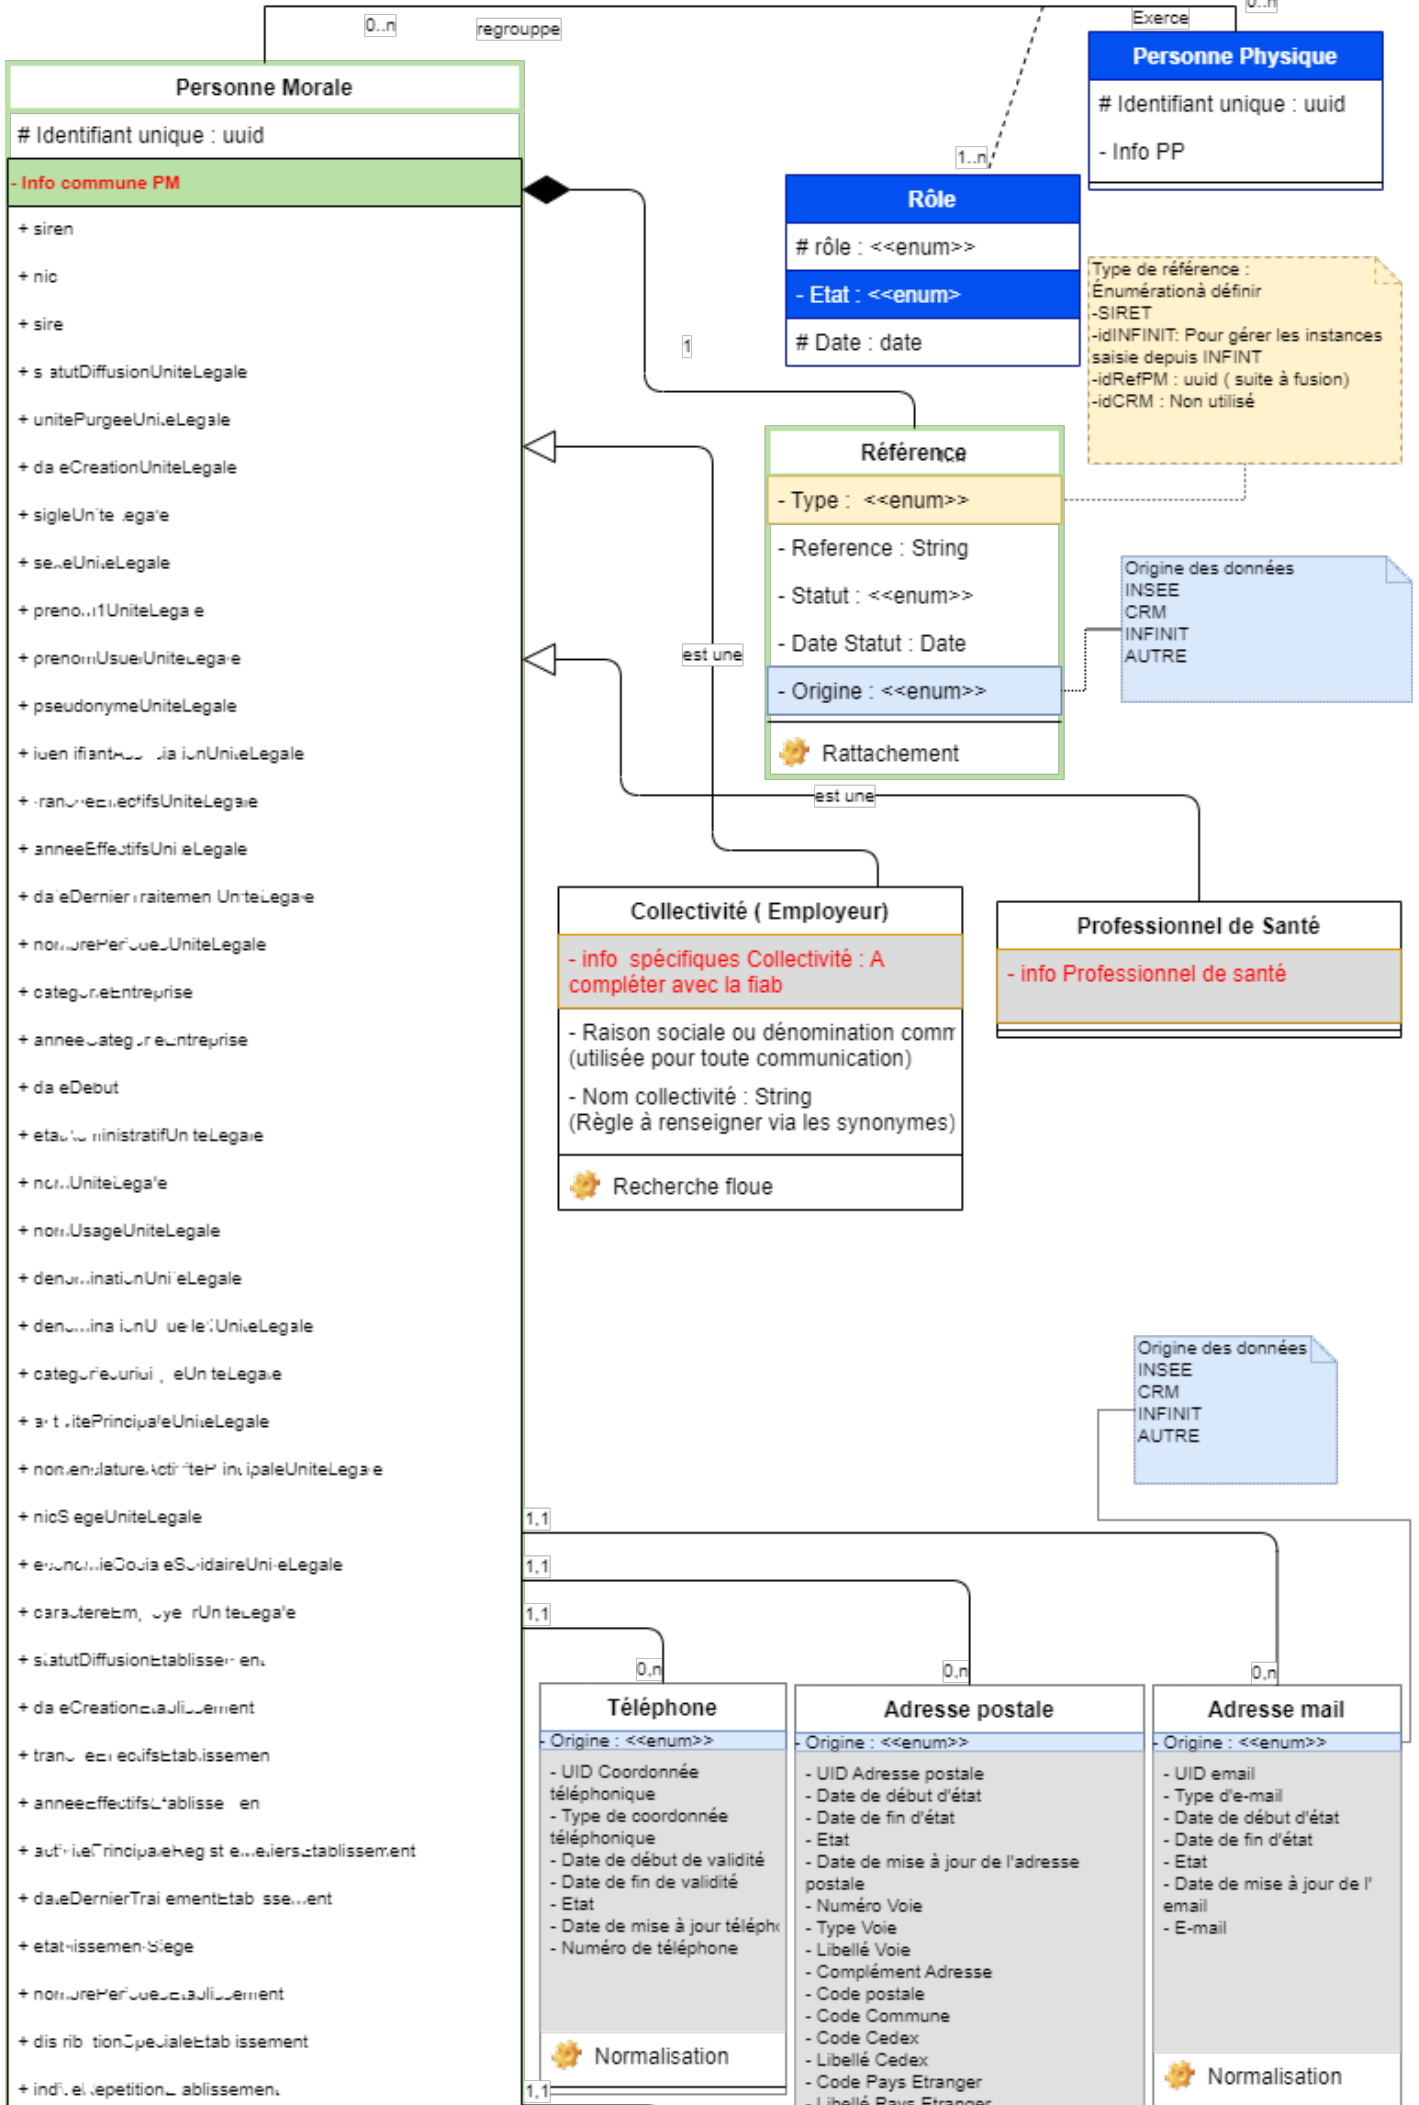

# UML

Enim facilisis gravida neque convallis

# Référentiel Personnes Morales

---

Revision #6

Created 3 February 2023 15:18:20

Updated 4 February 2023 15:05:21